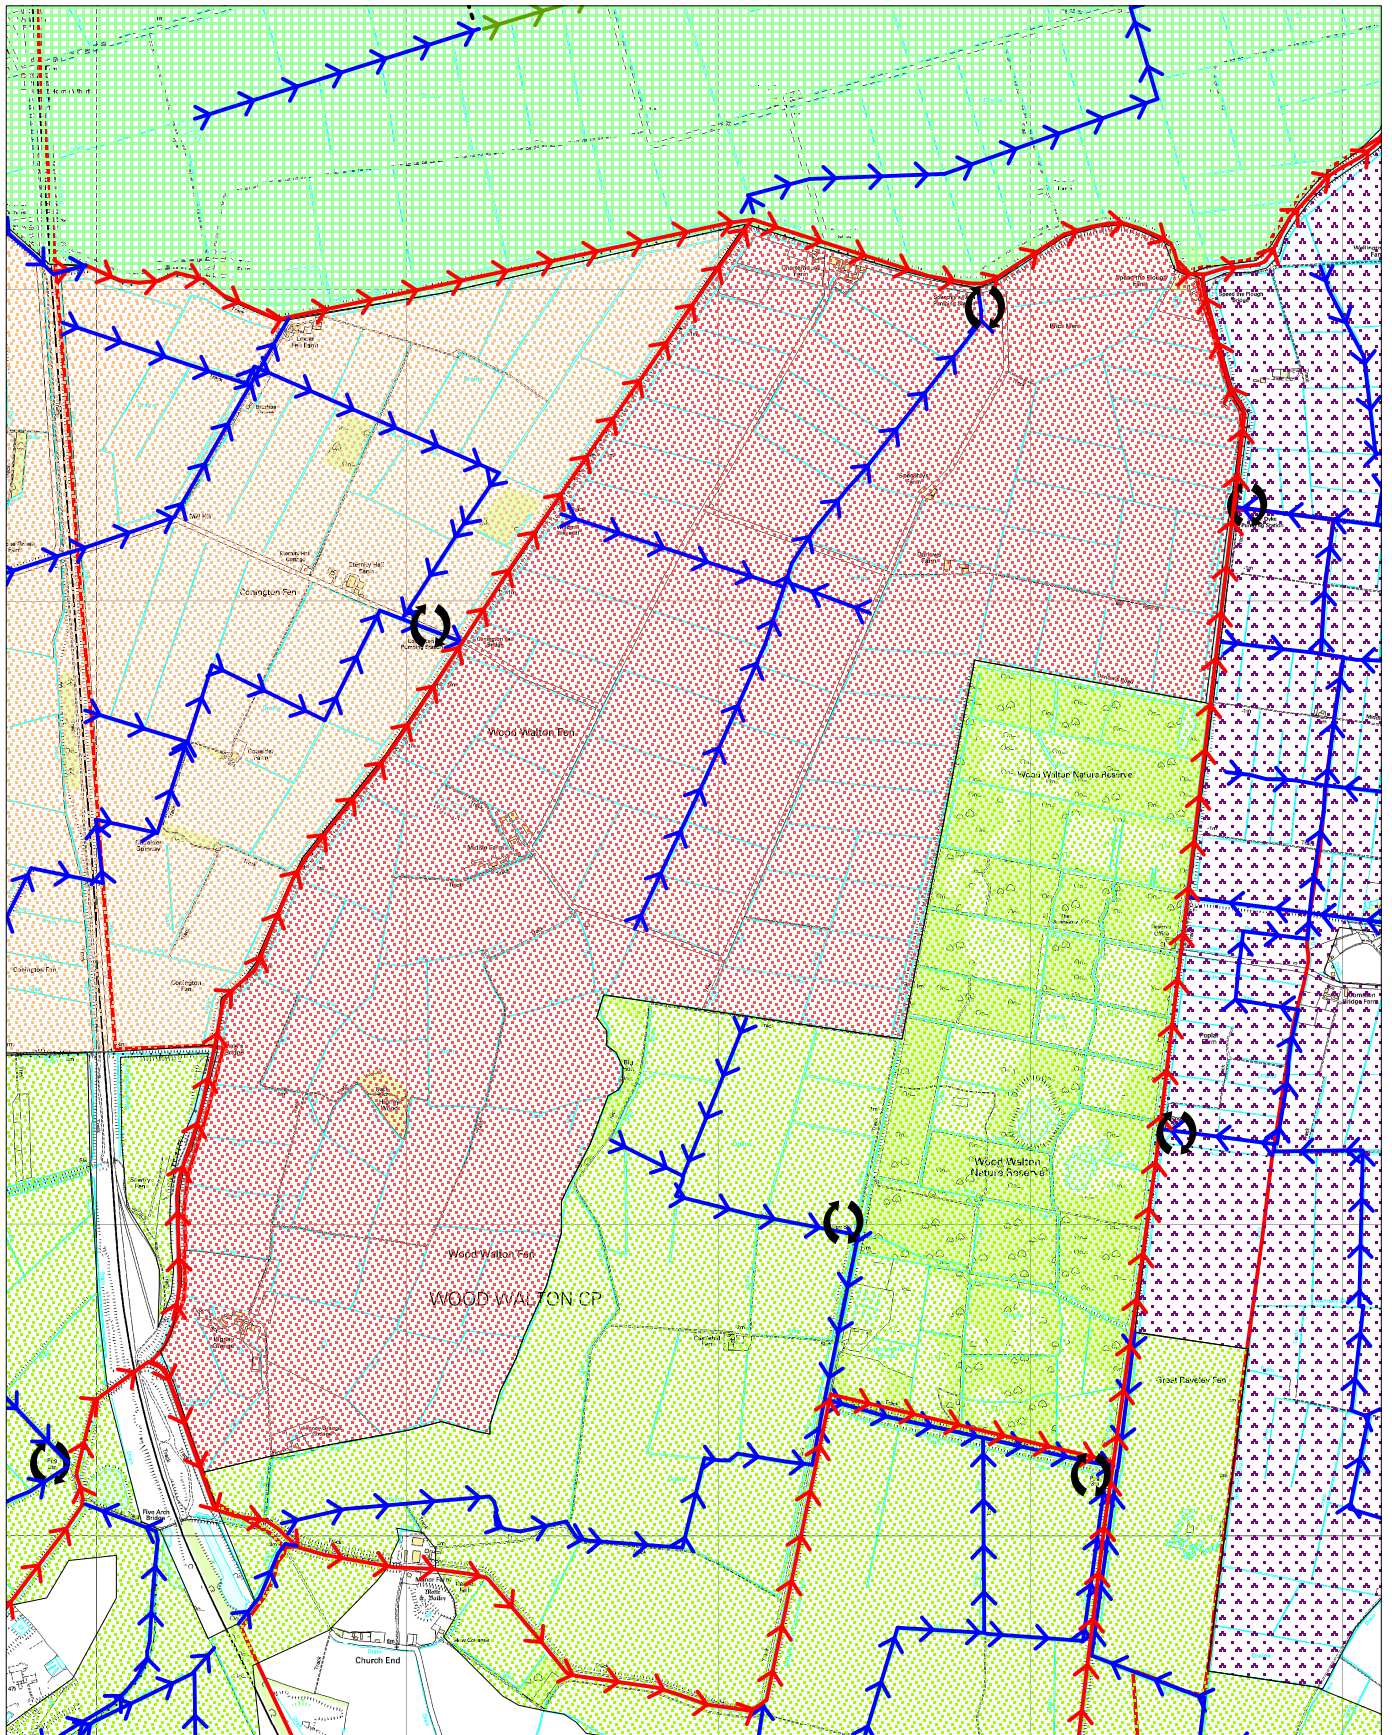

Great Fen Project

Woodwalton IDB

This map is based upon Ordnance Survey material with the permission of Ordnance Survey on behalf of the Controller of Her Majesty's Stationery Office © Crown copyright. Unauthorised reproduction infringes Crown copyright and may lead to prosecution or civil proceedings. Cambridgeshire County Council 100023205 (2007)